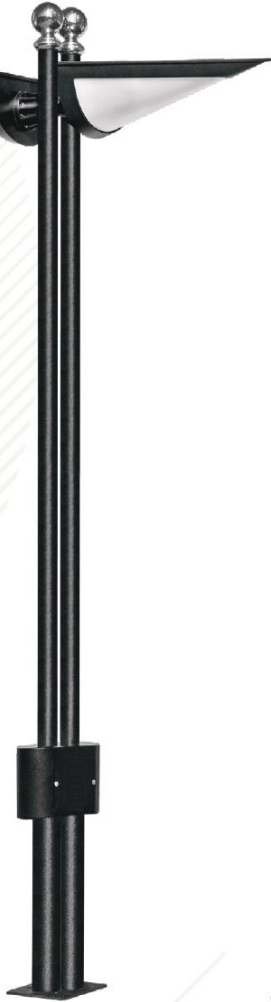

ژوپيٽر

JOOPITER

KN-P004

W:1000 H:3000mm
BP: TYPE D

لوج (کلبه)

LODGE

KN-PG001

W:750 H:2500mm
BP: TYPE B